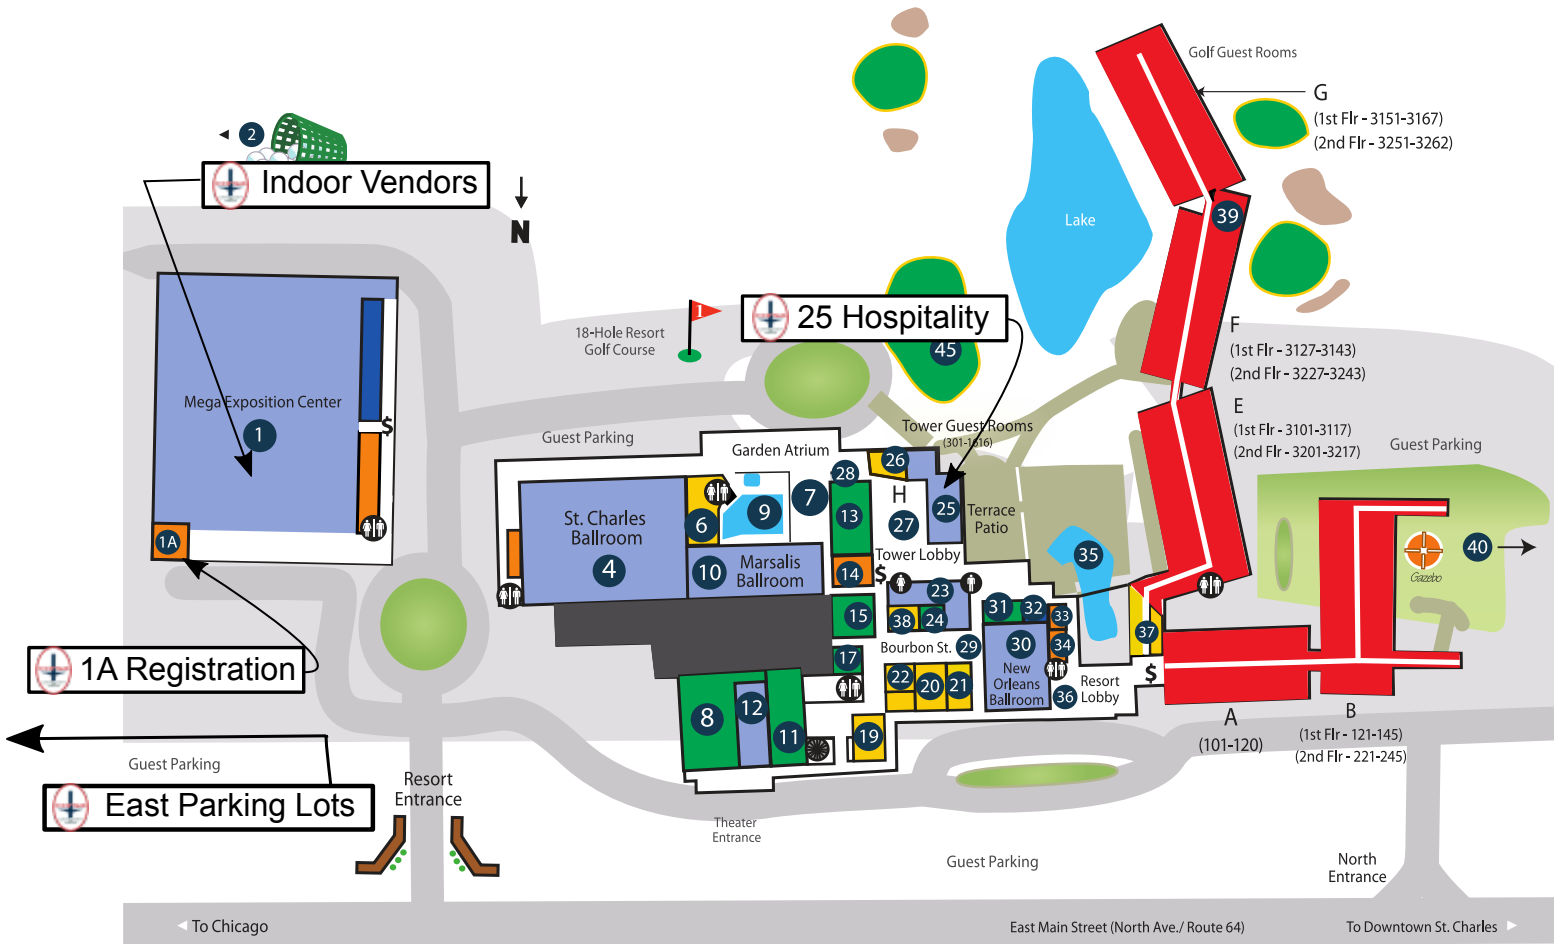

**PHEASANT
RUN**
RESORT

RESORT MAP
pheasantrun.com

GUEST SERVICES & OFFICES

- 34 Activities Desk
- $ ATM
- 33 Business Center
- 1A Expo Registration
- 14 Food & Beverage Offices
- 36 Front Desk
- Rest Rooms

POOLS

- 35 Indoor / Outdoor Pool
- 9 Garden Atrium Pool

GUEST ROOMS

- Resort Guest Rooms (A, B)
- Golf Guest Rooms (E, F, G)
- Tower Guest Rooms (H)

DINING & ENTERTAINMENT

- 29 Bourbon Street
- 13 Clubhouse Lounge
- 7 Garden Atrium
- 12 Harvest Restaurant & Lounge
- 17 Bourbon Street Creamery
- 15 Jambalaya
- 31 Terrace Café
- 24 Zydeco Jacks
- 11 Zanies Comedy Club
- 8 Mainstage Theater
- 38 Zydeco Jacks Game Room

MEETING SPACE

- 8 Mainstage Theater
- 29 Bourbon Street
- 12 Broadway Ballroom: A, B, C
  (Theater - 2nd Floor)
- 1 Mega Exposition Center
- 7 Garden Atrium
- 27 Gem Meeting Rooms (Tower - 2nd Floor)
  Coral, Jade, Ruby, Sapphire, Topaz, Turquoise A & B
- 39 Golf Hospitality Suites I & II

RECREATION & SHOPPING

- 25 Legends Meeting Rooms
  Arnold Palmer, Ben Hogan,
  Jack Nicklaus
- 10 Marsalis Ballroom: I & II
- 30 New Orleans Ballroom
- 23 Preservation Hall A & B
- 4 St. Charles Ballroom
  Salons I, II, III, IV, V, VI
- 32 Terrace Boardroom
- 2 Driving Range
- 28 Fitness Center & Locker Rooms
  (Tower - Lower level)
- 19 Gift Shop - Thieves Market
- 26 Golf Pro Shop
- 20 IPANIC Escape Room
- 37 Library
- 45 Putting Green

- 40 Recreational Facilities:
  Basketball Court, Tennis Courts,
  Volleyball Court & Frisbee Golf
- 6 Spa Vargas
- 21 Video Arcade - The Swamp

← To Chicago

East Main Street (North Ave./ Route 64)

To Downtown St. Charles →